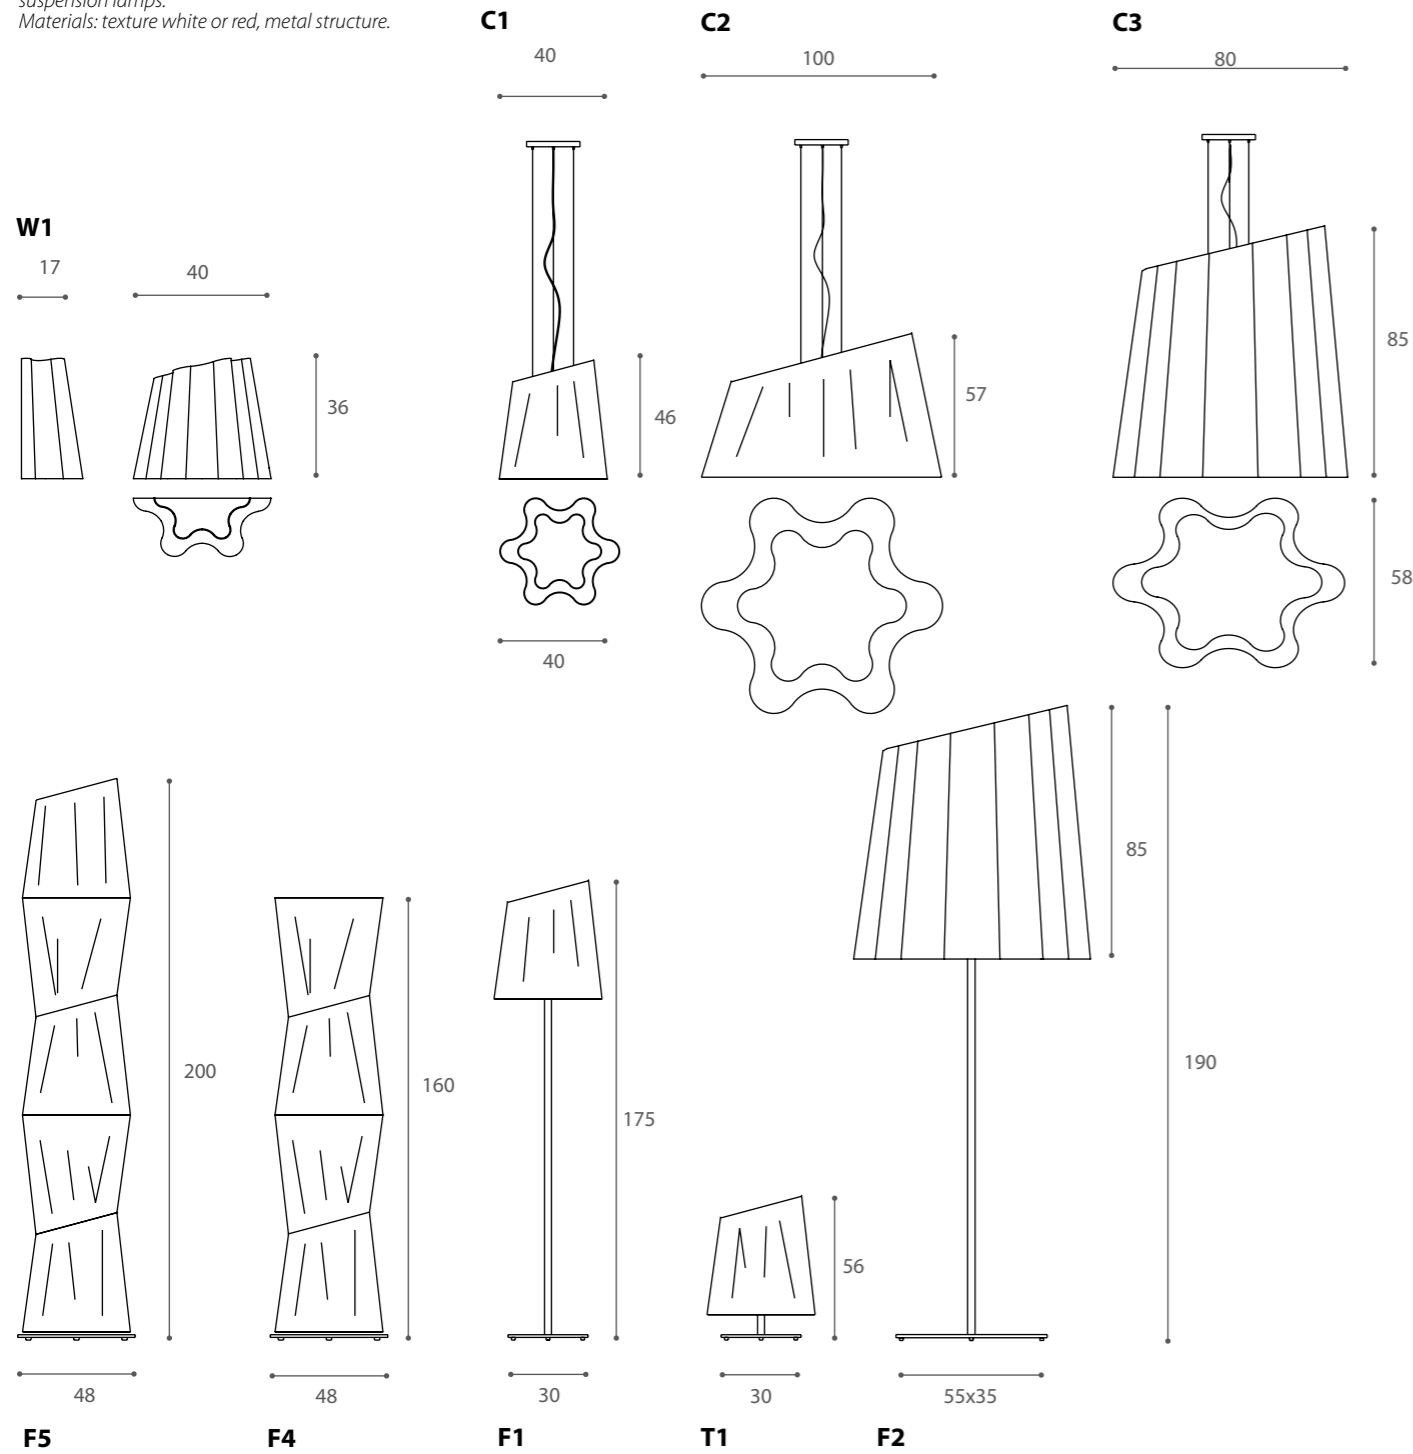

FORMOSA

design Aldo Cibic 2005

Collezione di lampade con diffusore in tessuto di forma asimmetrica, utilizzabile singolarmente o in aggregato, per lampade da terra, tavolo, parete e sospensione.

Materiali: tessuto bianco o rosso, struttura metallo.

A collection of lamps with a asymmetrical texture shade, which can be used singularly or together with another element for floor, wall, table, wall and suspension lamps.

Materials: texture white or red, metal structure.

- W1** LED E27 20W 2500lm
- C1** LED E27 20W 2500lm
- C2** LED E27 20W 2500lm
- C3** LED E27 20W 2500lm
- F5** 10x LED E14 6W 470lm (4700lm) Dimmer included
- F4** 8x LED E14 6W 470lm (3760lm) Dimmer included
- T1** 2x LED E14 6W 470lm (940lm) Dimmer included
- F1** 2x LED E14 6W 470lm (940lm) Dimmer included
- F2** 3x LED E27 20W 2500lm (7500lm) Dimmer included